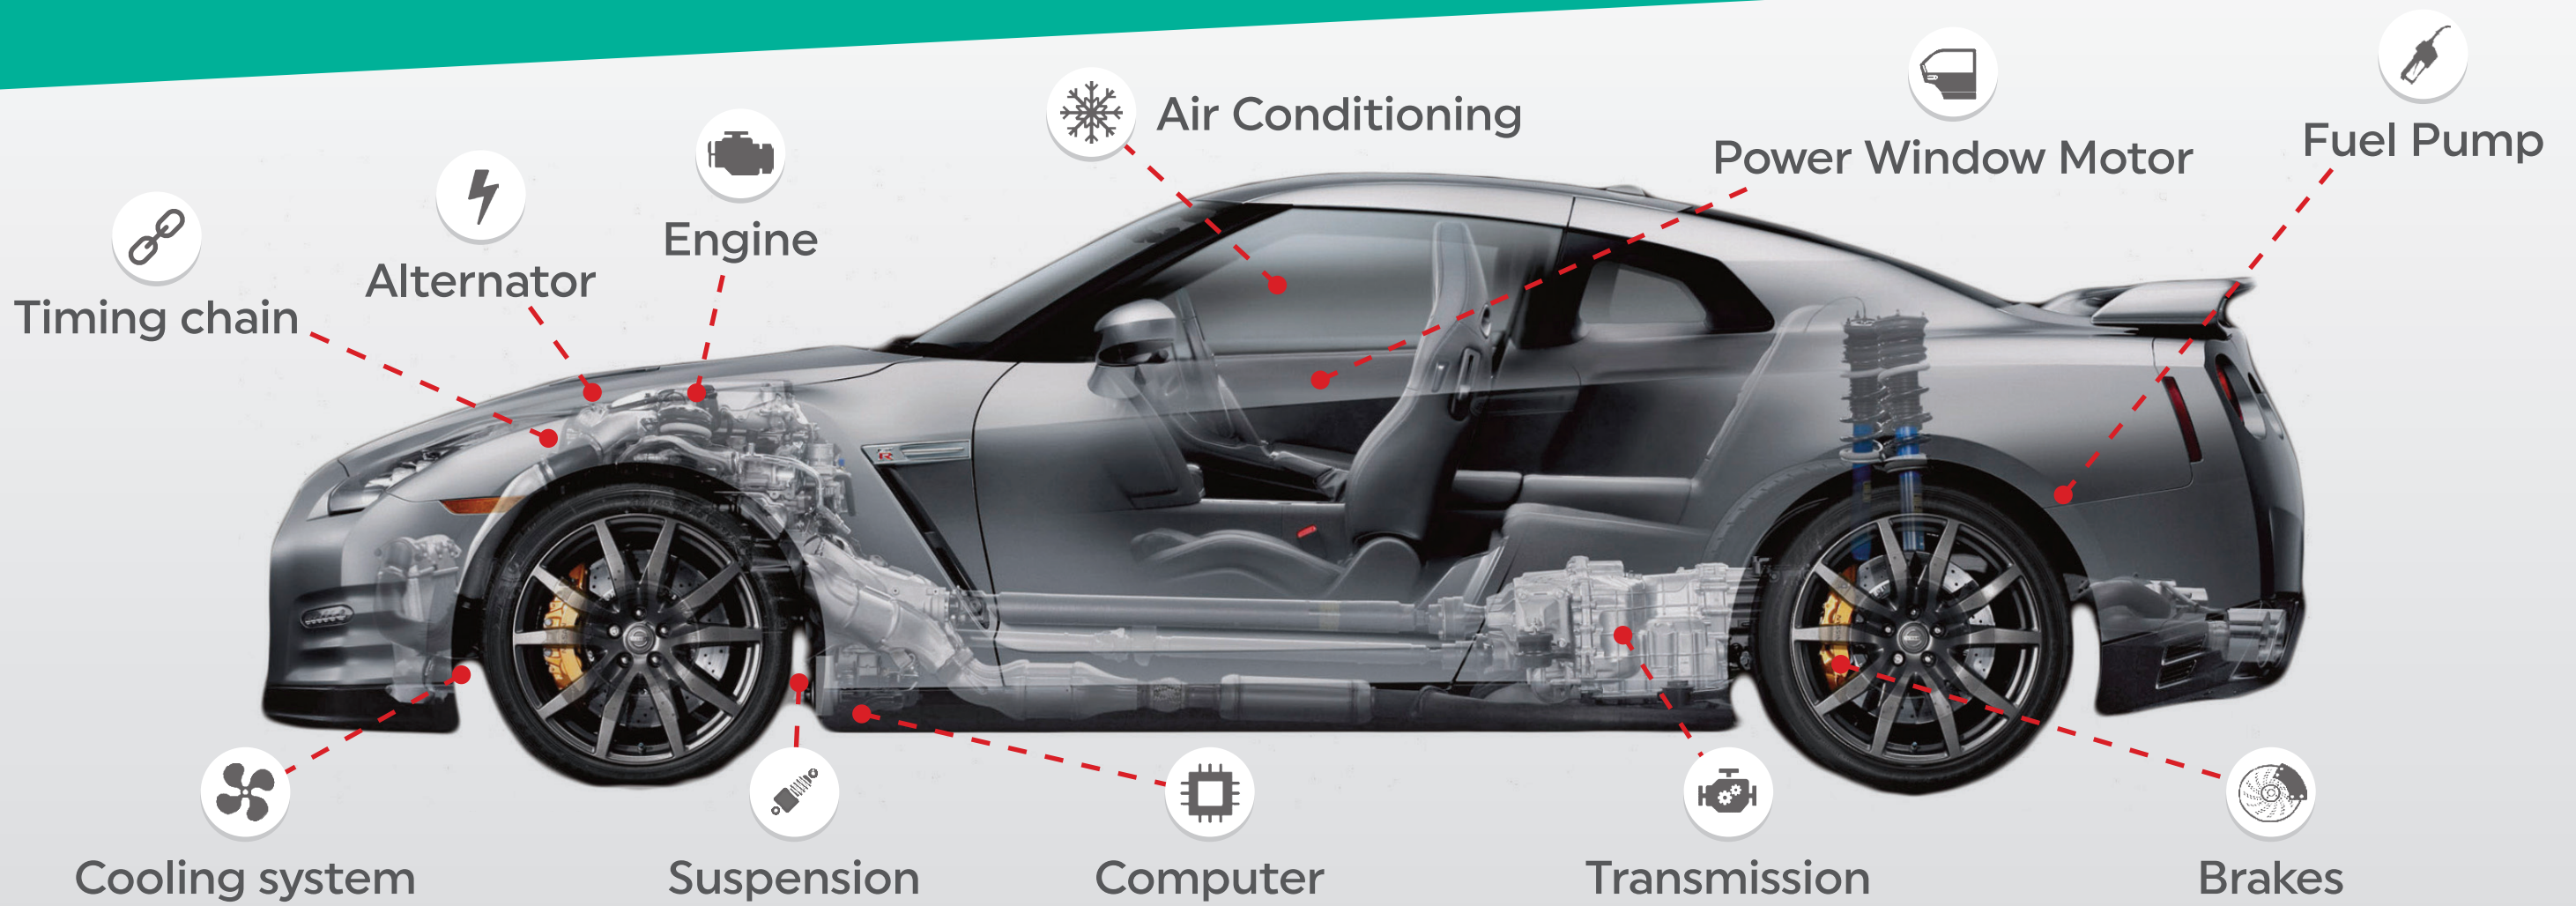

A MOTOR DEALER WITH INTEGRITY!

Endurance parts and labour **Motor Vehicle Extended Warranty**

COVERED COMPONENTS AND PARTS		PLAN A	PLAN B	PLAN C	PLAN D	PLAN E
		Any Vehicle regardless of age and distance travelled	For Vehicles 20yrs and under that have travelled less than 280,000km	For Vehicles 15yrs and under that have travelled less than 200,000km	For Vehicles 10yrs and under that have travelled less than 160,000km	For Vehicles 8yrs and under that have travelled less than 120,000km
DRIVETRAIN	Engine	\$1,000	\$2,000	\$3,000	\$5,000	\$7,000
	Gearbox/Transmission	\$1,000	\$2,000	\$3,000	\$5,000	\$7,000
	Differential	\$1,000	\$2,000	\$3,000	\$5,000	\$7,000
COMPREHENSIVE	Turbo/Super Charger	\$1,000	\$2,000	\$3,000	\$5,000	\$7,000
	Cylinder Head & Gasket	\$350	\$750	\$1,250	\$1,500	\$2,500
	Radiator	\$350	\$750	\$1,250	\$1,500	\$2,500
	Cooling System	\$350	\$750	\$1,250	\$1,500	\$2,500
	Air Conditioning	\$350	\$750	\$1,250	\$1,500	\$2,500
	Fuel System	\$350	\$750	\$1,250	\$1,500	\$2,500
	Brakes	\$350	\$750	\$1,250	\$1,500	\$2,500
	ABS Brake System	\$350	\$750	\$1,250	\$1,500	\$2,500
	Electrical	\$350	\$750	\$1,250	\$1,500	\$2,500
	Clutch	\$350	\$750	\$1,250	\$1,500	\$2,500
	Steering	\$350	\$750	\$1,250	\$1,500	\$2,500
	Suspension	\$350	\$750	\$1,250	\$1,500	\$2,500
	Power Windows	\$350	\$750	\$1,250	\$1,500	\$2,500
	Computers	\$350	\$750	\$1,250	\$1,500	\$2,500
	Transmission Computer	\$350	\$750	\$1,250	\$1,500	\$2,500
	Driveshaft & Universals	\$350	\$750	\$1,250	\$1,500	\$2,500
	Ignition System	\$350	\$750	\$1,250	\$1,500	\$2,500

VEHICLE: Up to \$100 per day for a maximum of 7 days towards the cost of car hire in the event your vehicle breaks down.*

ROADSIDE ASSIST:
24/7 breakdown service, towing, fuel, flat battery, flat tyre and locksmith available.*